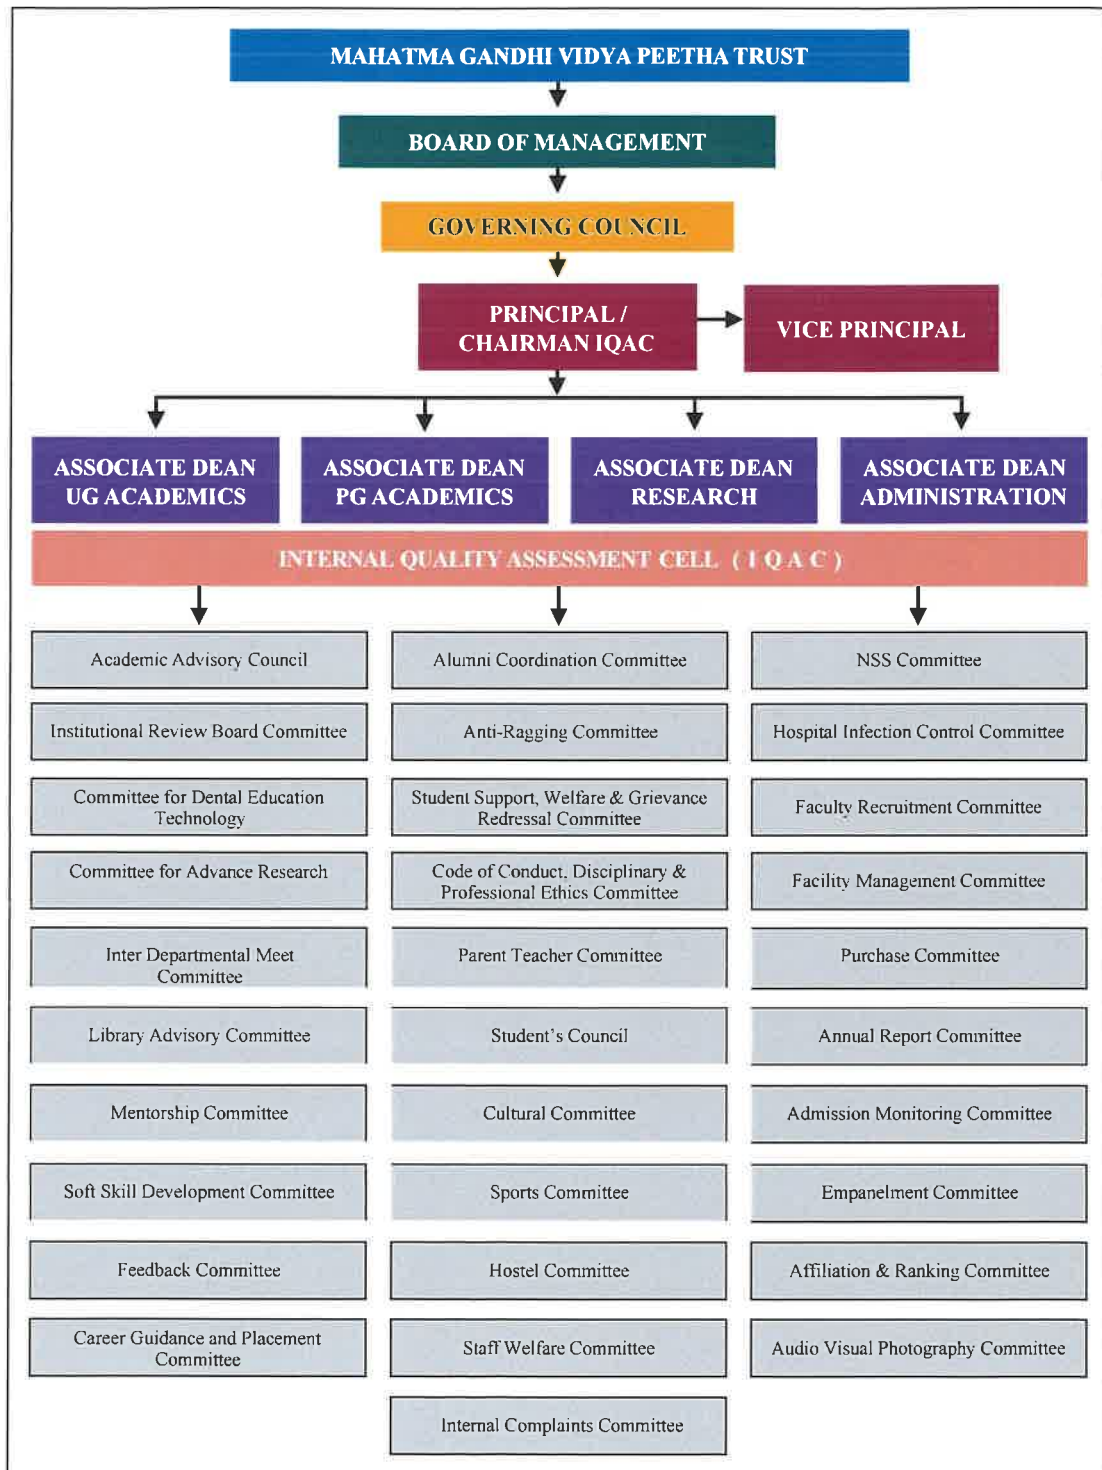

DAYANANDA SAGAR COLLEGE OF DENTAL SCIENCES
Shavige Malleshwara Hills, Kumaraswamy Layout
Bengaluru 560078

PRINCIPAL
Dayananda Sagar College of Dental Sciences
Kumaraswamy Layout,
Bangalore - 560 078.